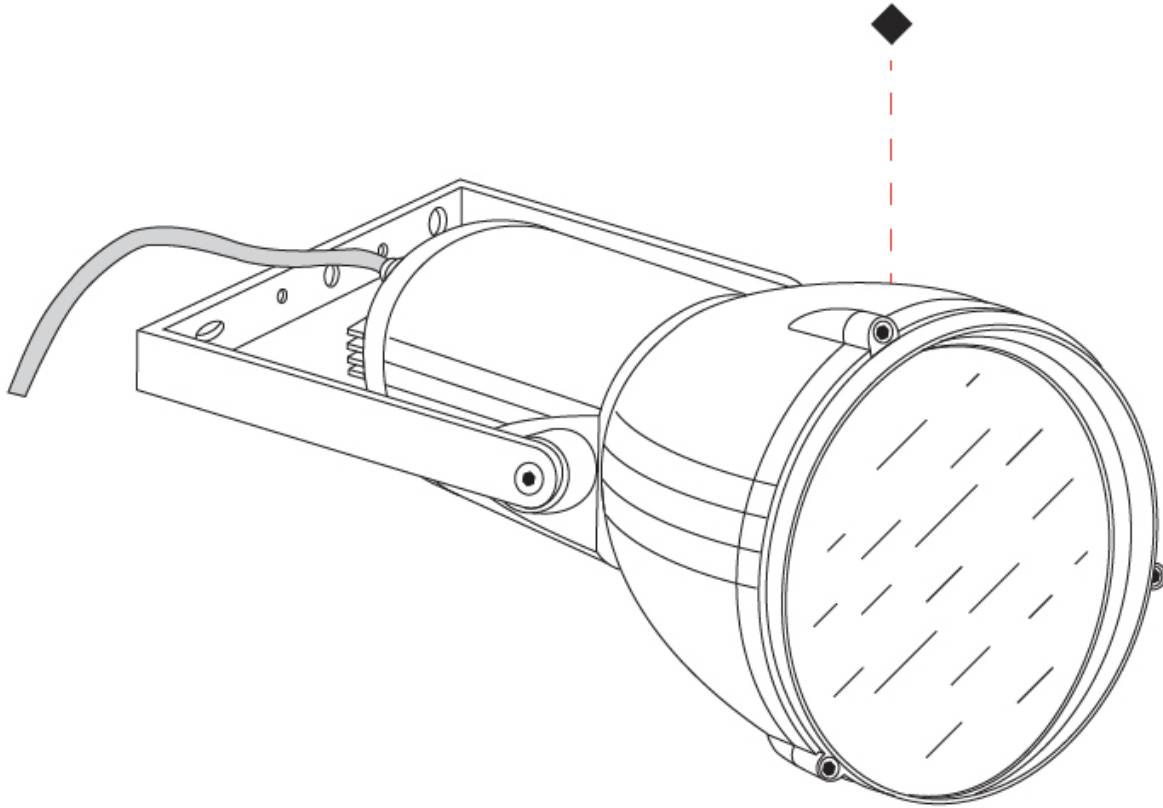

MINI REEF SURFACE

E10F0015-

PROJECT _____

TYPE _____

SPECIFIER _____

QUANTITY _____

DATE _____

E